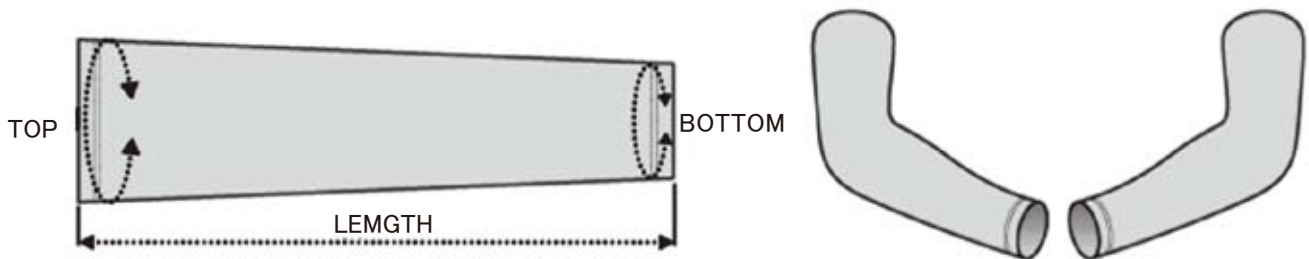

■ CYCLE CAP

ONE-SIZE-FITS-ALL

■ NECK COVER

ONE-SIZE-FITS-ALL

■ ARM WORMERS

SIZE (Unisex)

部位	XS	S	M	L	XL
LENGTH	41	42	45	46	48
TOP	22	23	24	26	28
BOTTOM	13	14	15	16	17

(cm)