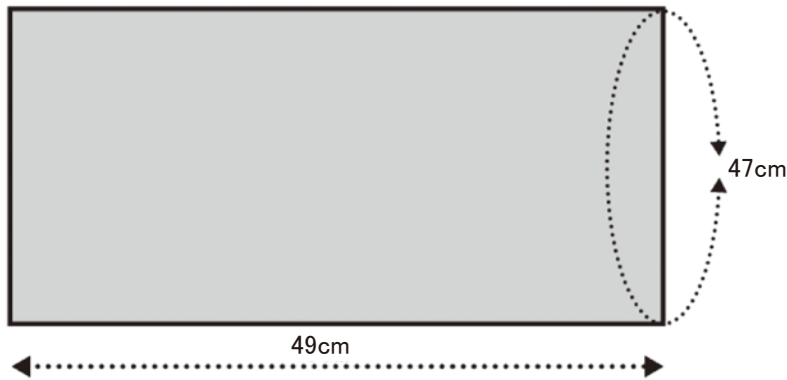

■ CYCLE CAP

ONE-SIZE-FITS-ALL

■ NECK COVER

ONE-SIZE-FITS-ALL

■ ARM WORMERS

SIZE (Unisex)

部位	XS	S	M	L	XL
LENGTH	41	42	45	46	48
TOP	22	23	24	26	28
BOTTOM	13	14	15	16	17

(cm)